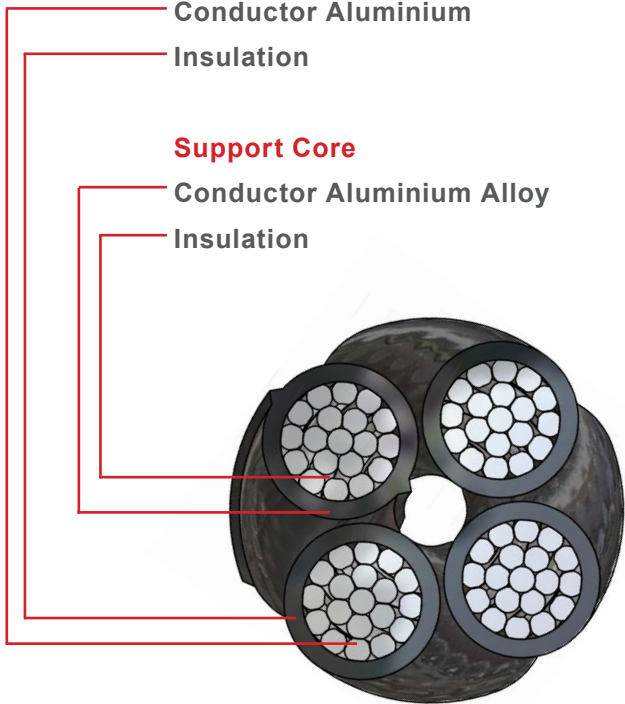

Support Core

Conductor Aluminium Alloy

Insulation

General Data:

Properties:

Aluminium 3 Core + Support

Specification SANS 1418

Voltage Rating 600 / 1000V

ABC Aerial Bundle Conductor

Typical

Applications:

Overhead Lines Used for aerial reticulation

Options:

Standard XLPE

SANS Support

Technical Information and Photographs from CBI electric

Address: 4 Branch Road, Germiston 1401, P.O. Box 678, Germiston 1400

Email: aep.enquiries@actom.co.za

Tel: +27 11 878 3050

Website: www.actomep.co.za