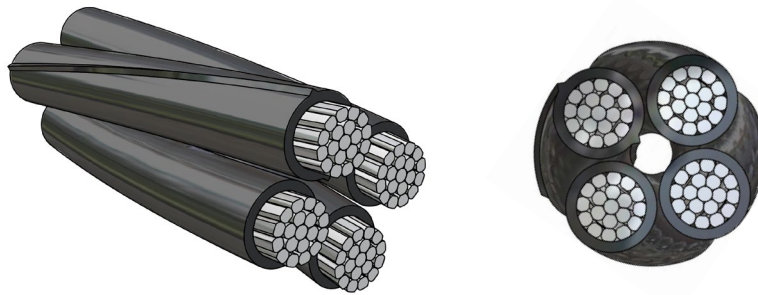

OVERHEAD LINES-LV ABC CABLES

1kV LV ABC 3 Core Plus Insulated Support

Cable Description:

Phase Core

Conductor Aluminium

Insulation

Support Core

Conductor Aluminium Alloy

Insulation

General Data:

Properties:

Aluminium 3 Core + Support

Specification SANS 1418

Voltage Rating 600 / 1000V

ABC Aerial Bundle Conductor

Typical

Applications:

Overhead Lines Used for aerial reticulation

Options:

Standard XLPE

SANS Support

Technical Information and Photographs from CBI electric

Address: 4 Branch Road, Germiston 1401, P.O. Box 678, Germiston 1400

Email: aep.enquiries@actom.co.za

Tel: +27 11 878 3050

Website: www.actomep.co.za

OVERHEAD LINES-LV ABC CABLES

1kV LV ABC 3 Core Plus Insulated Support

Product Information:

Cable Size (mm ²)	Approximate Diameter (mm)	Current Rating (A)	Design Load (UTS/2.5) (kN max)	Volt Drop (Three Phase) (mV/A/m)	Approximate Cable Mass	
					In Air	
					Cable	Gross (500m)
16	29.3	87	6.6	4.11	0.40	200
25	33.0	111	6.6	2.67	0.50	250
35	35.5	138	6.6	1.93	0.61	305
50	38.0	168	6.6	1.43	0.72	360
70	42.5	213	6.6	0.99	0.93	465
95	46.5	258	6.6	0.73	1.16	580
120	50.5	300	8.0	0.58	1.44	720
150	52.5	339	8.0	0.48	1.66	830